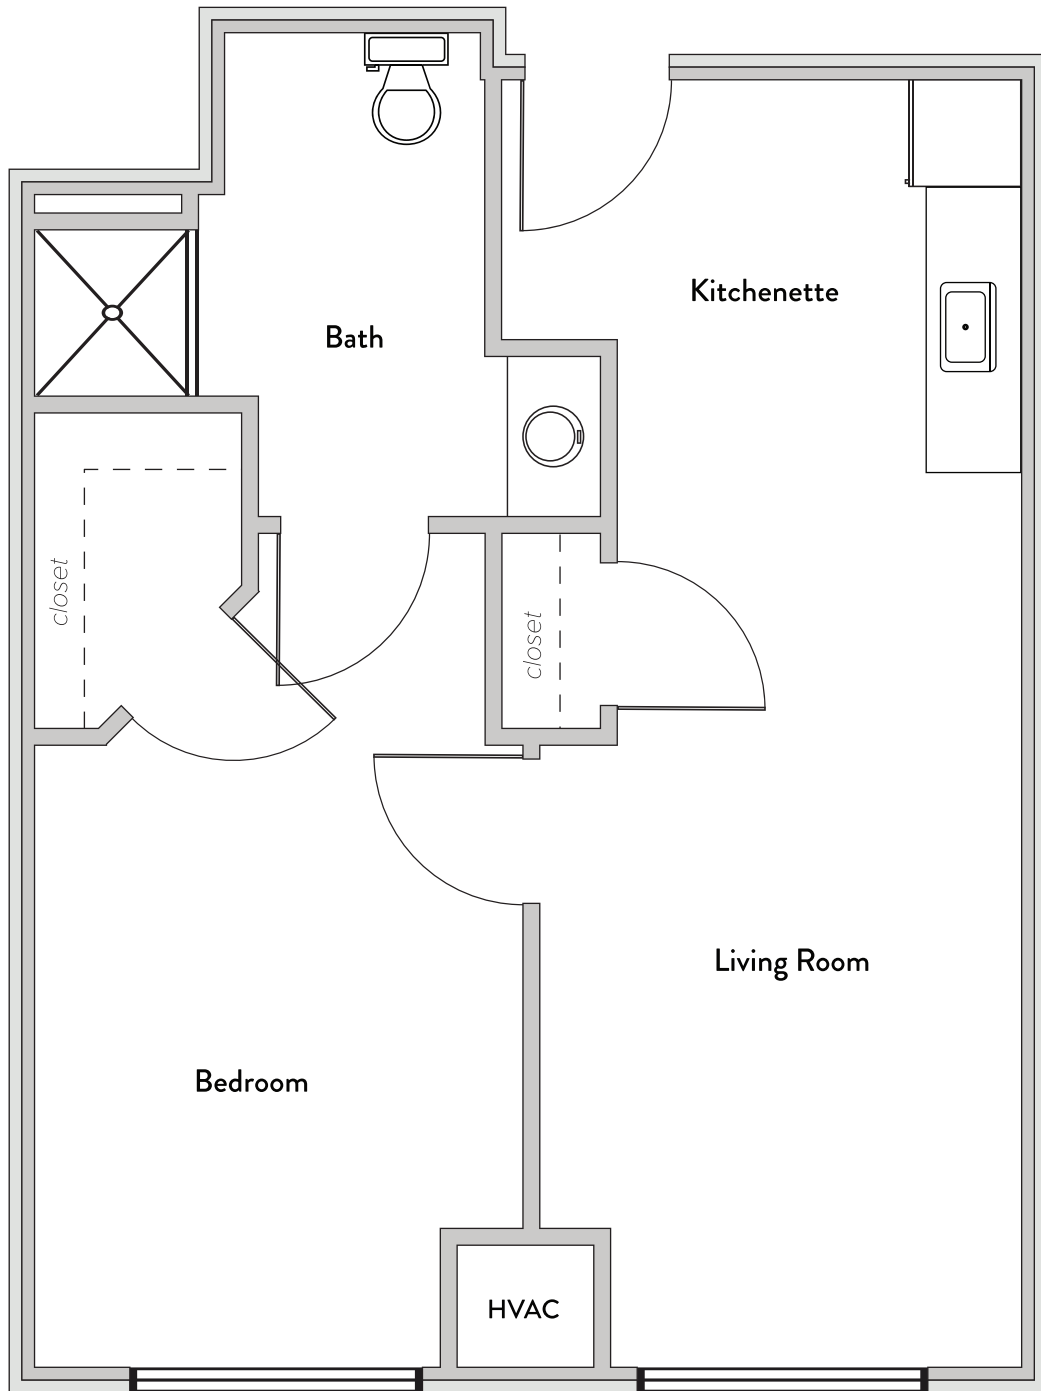

FLOOR PLAN | Assisted Living

Unit B
1 Bedroom
598 sf

**Individual floor plans may vary*

550 NE Napoleon Drive, Blue Springs, MO 64014