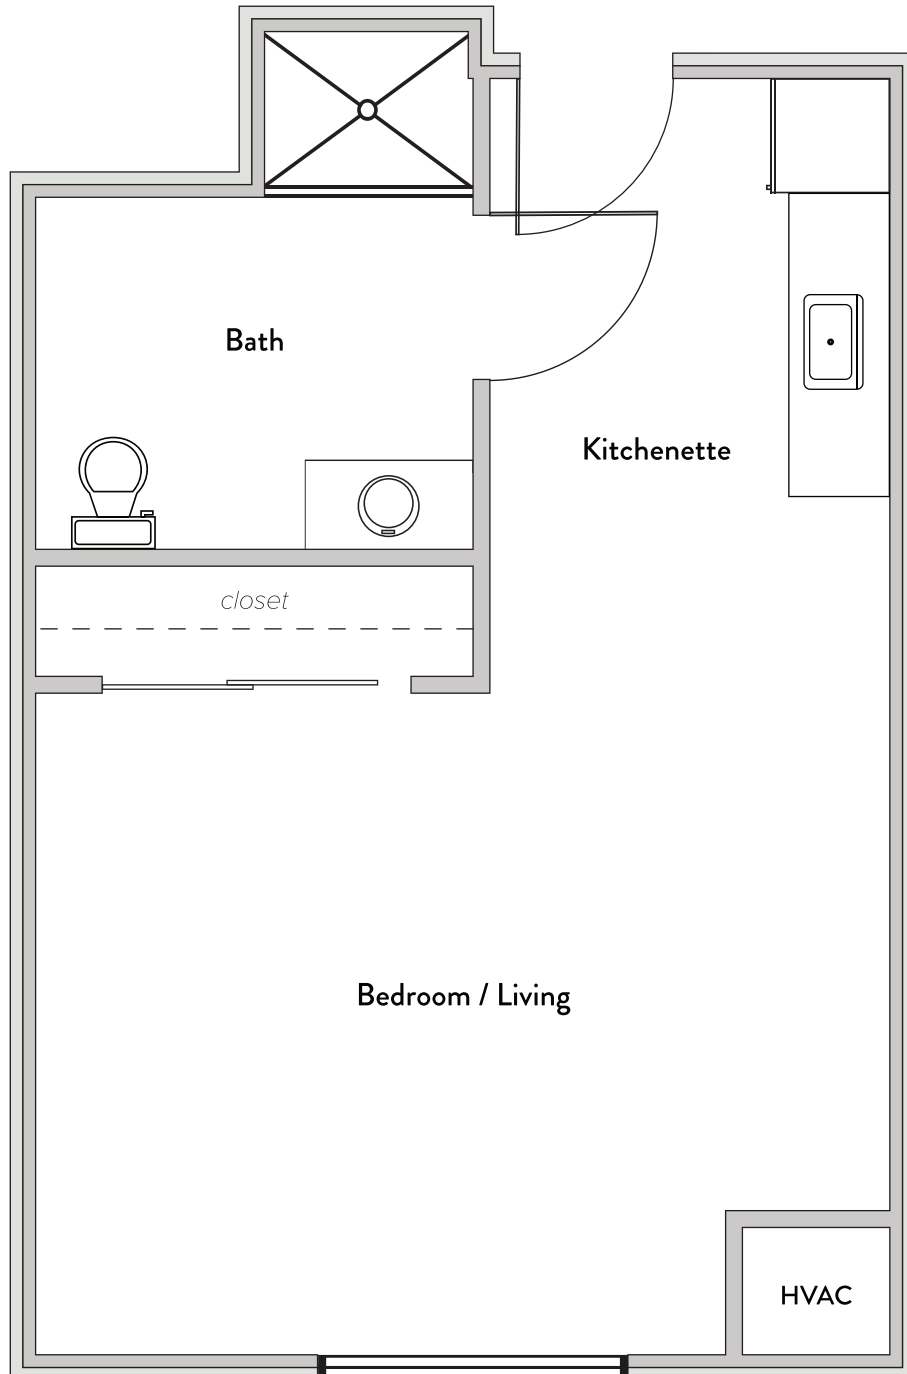

**Unit C**  
Studio  
400 sf

*\*Individual floor plans may vary*

550 NE Napoleon Drive, Blue Springs, MO 64014