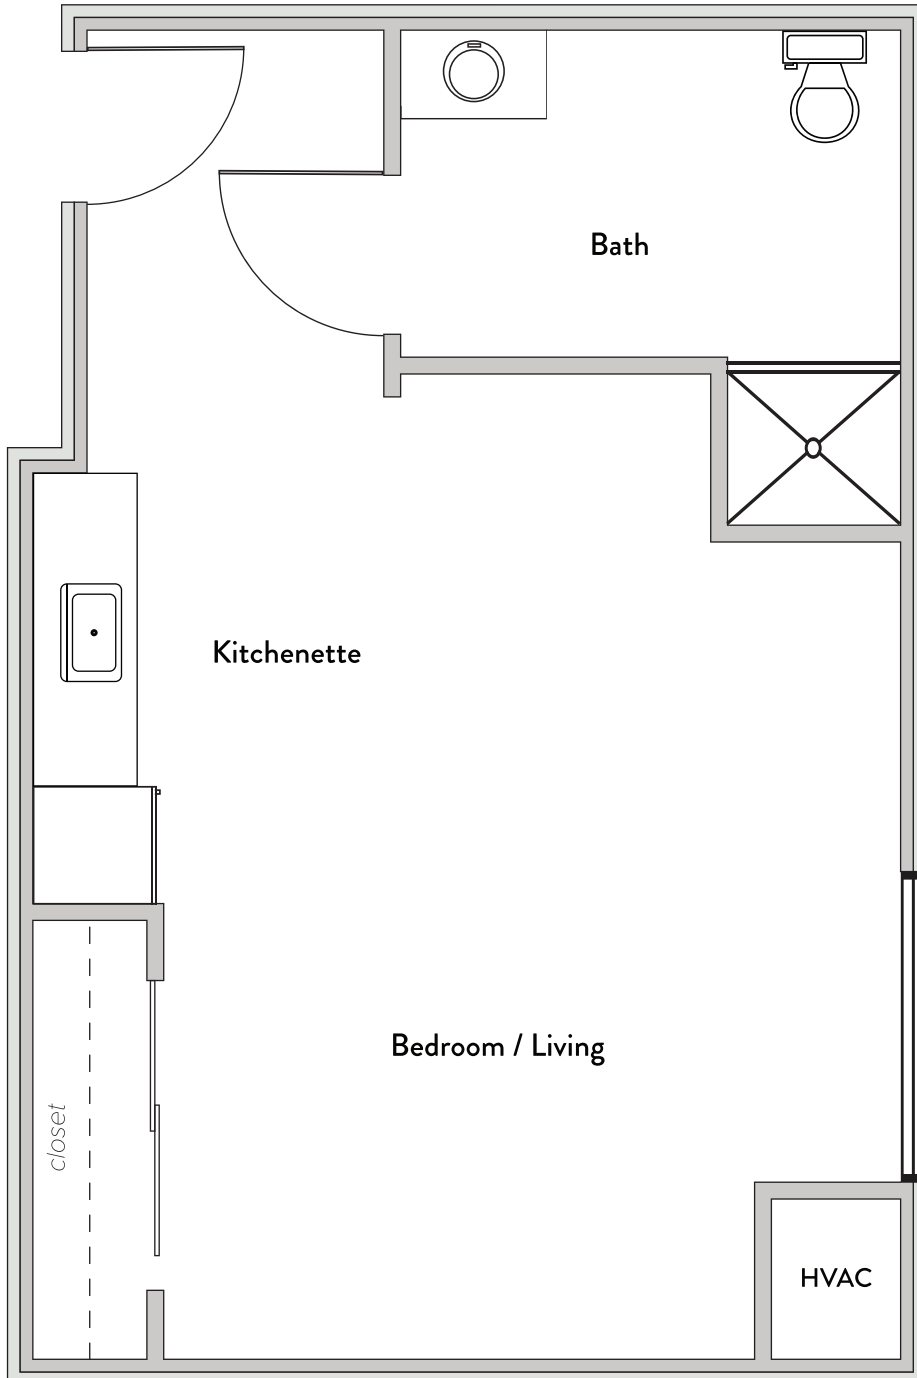

Unit D
Studio
400 sf

**Individual floor plans may vary*

550 NE Napoleon Drive, Blue Springs, MO 64014