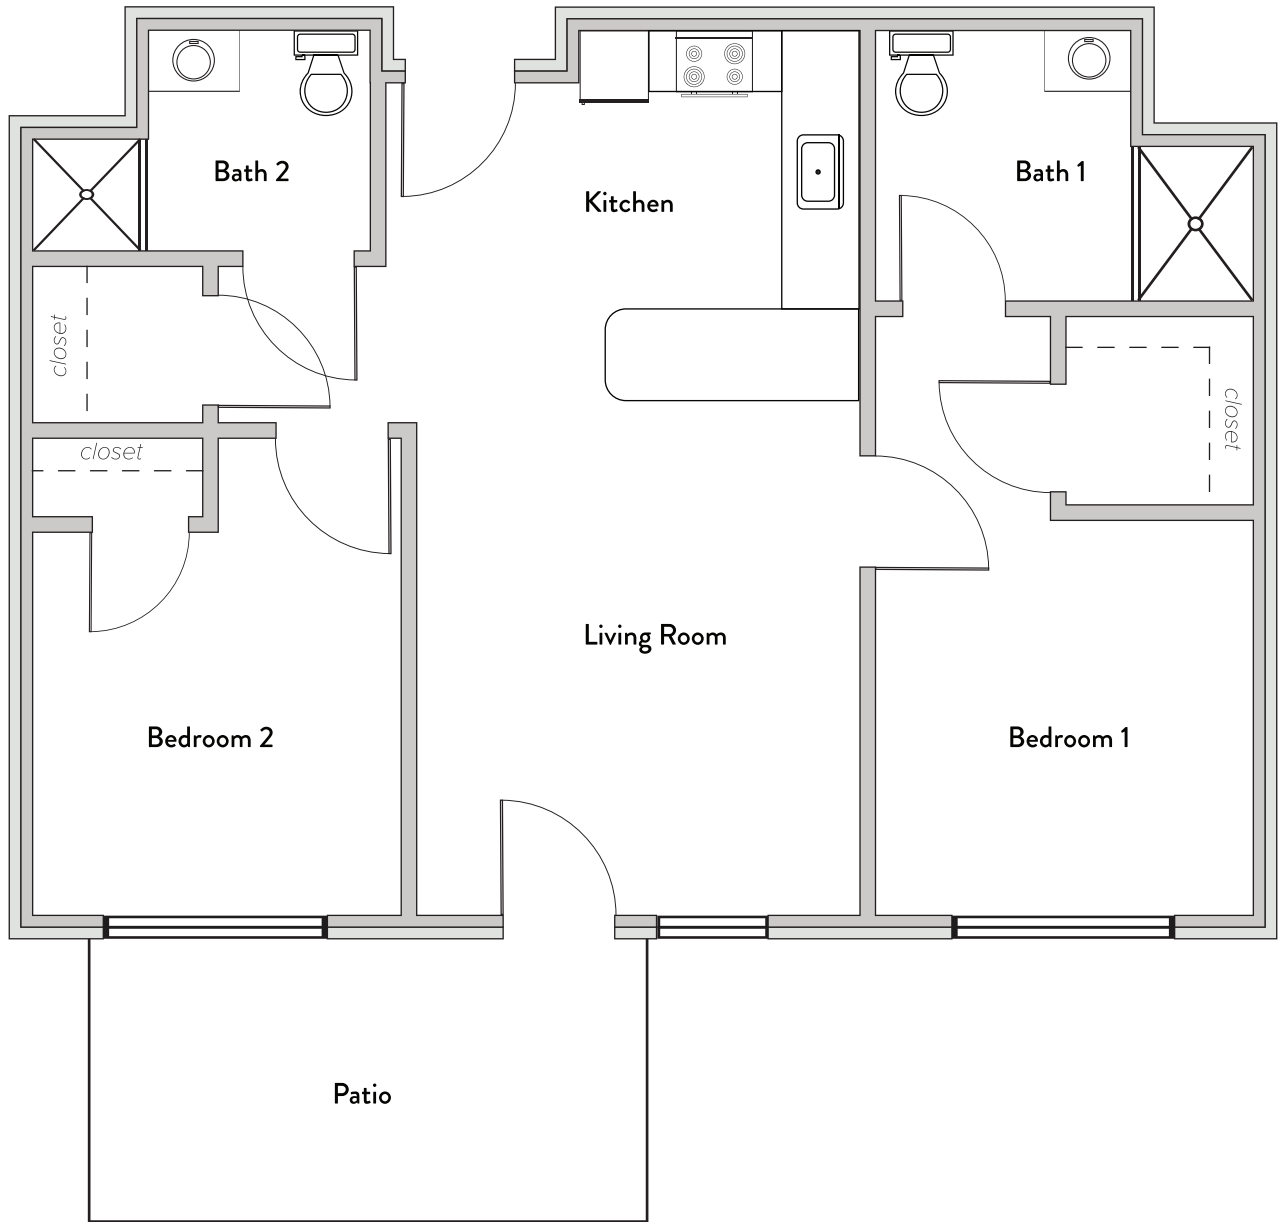

FLOOR PLAN | Independent Living

Unit A
2 Bedroom
806 sf

**Individual floor plans may vary*

550 NE Napoleon Drive, Blue Springs, MO 64014