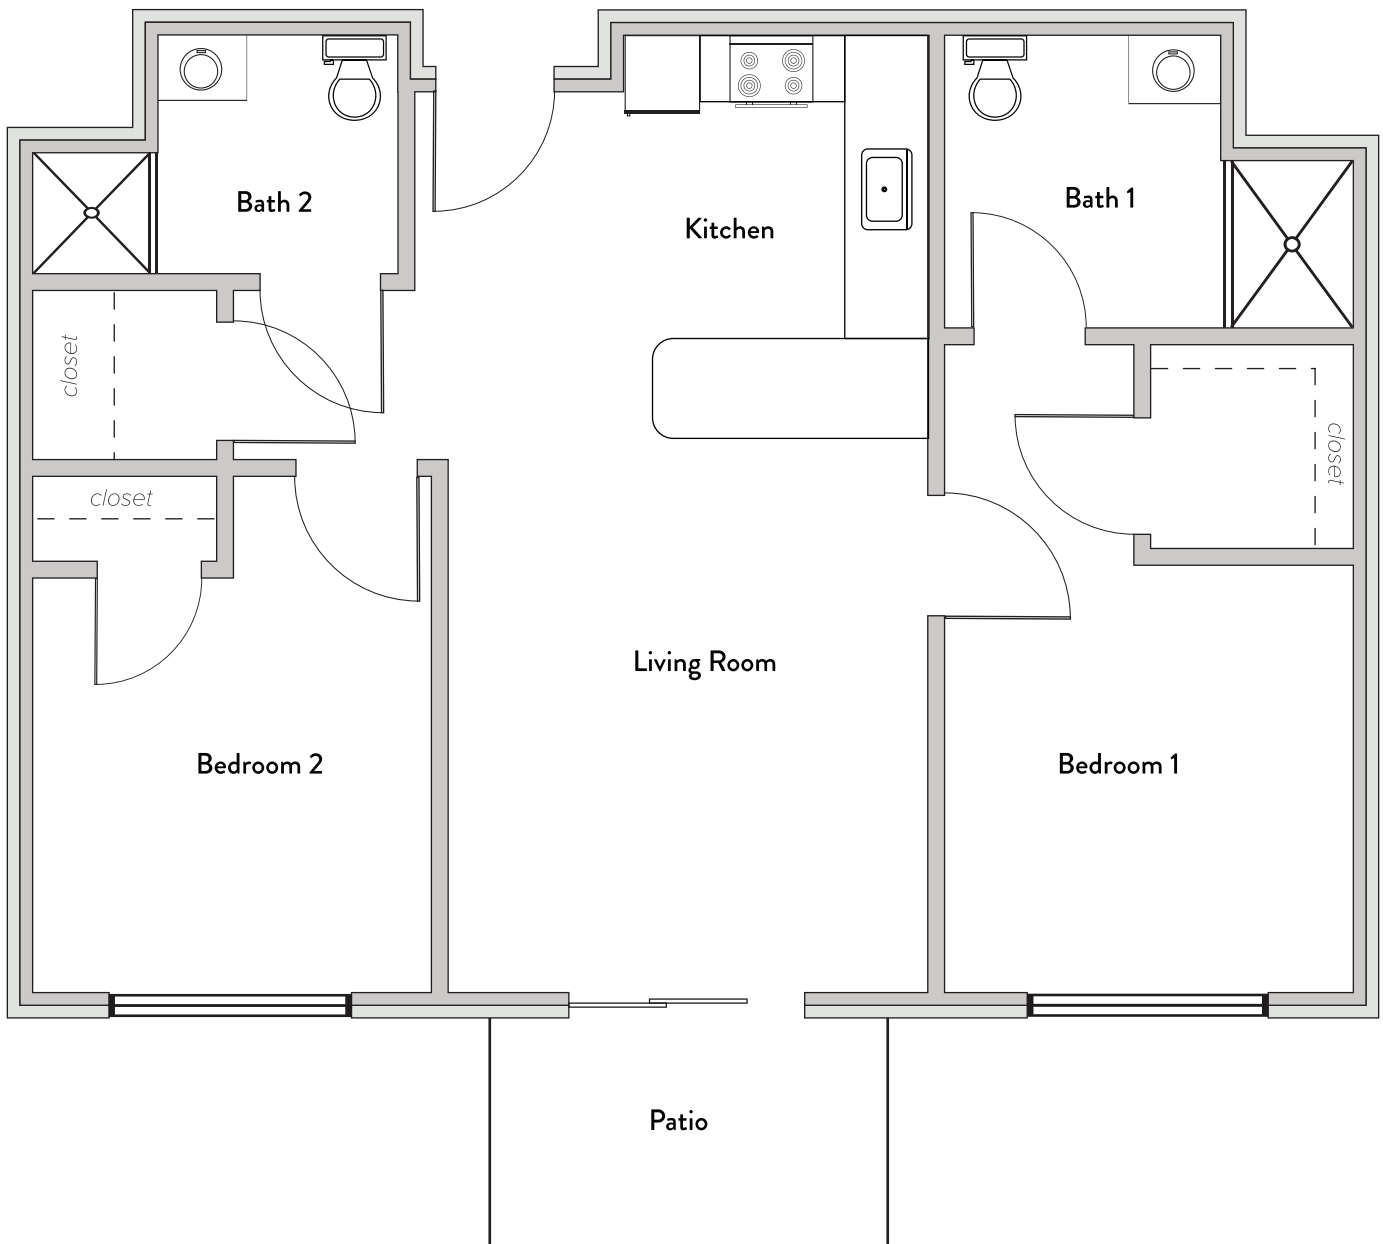

FLOOR PLAN | Independent Living

Unit B
2 Bedroom
806 sf

**Individual floor plans may vary*

550 NE Napoleon Drive, Blue Springs, MO 64014