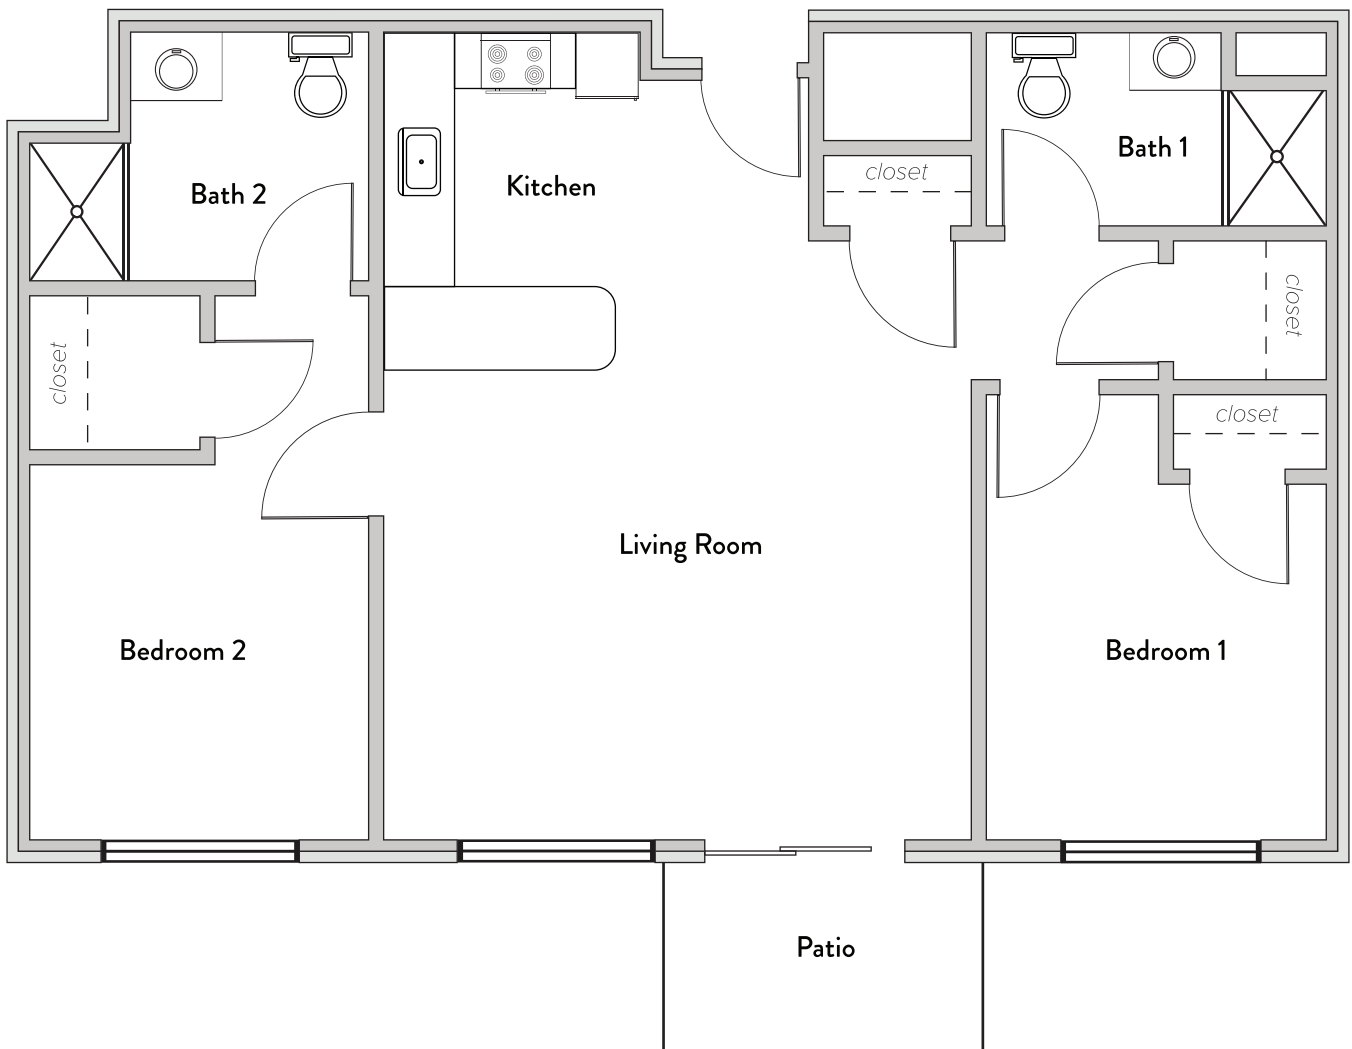

FLOOR PLAN | Independent Living

Unit C
2 Bedroom - Grand
922 sf

**Individual floor plans may vary*

550 NE Napoleon Drive, Blue Springs, MO 64014