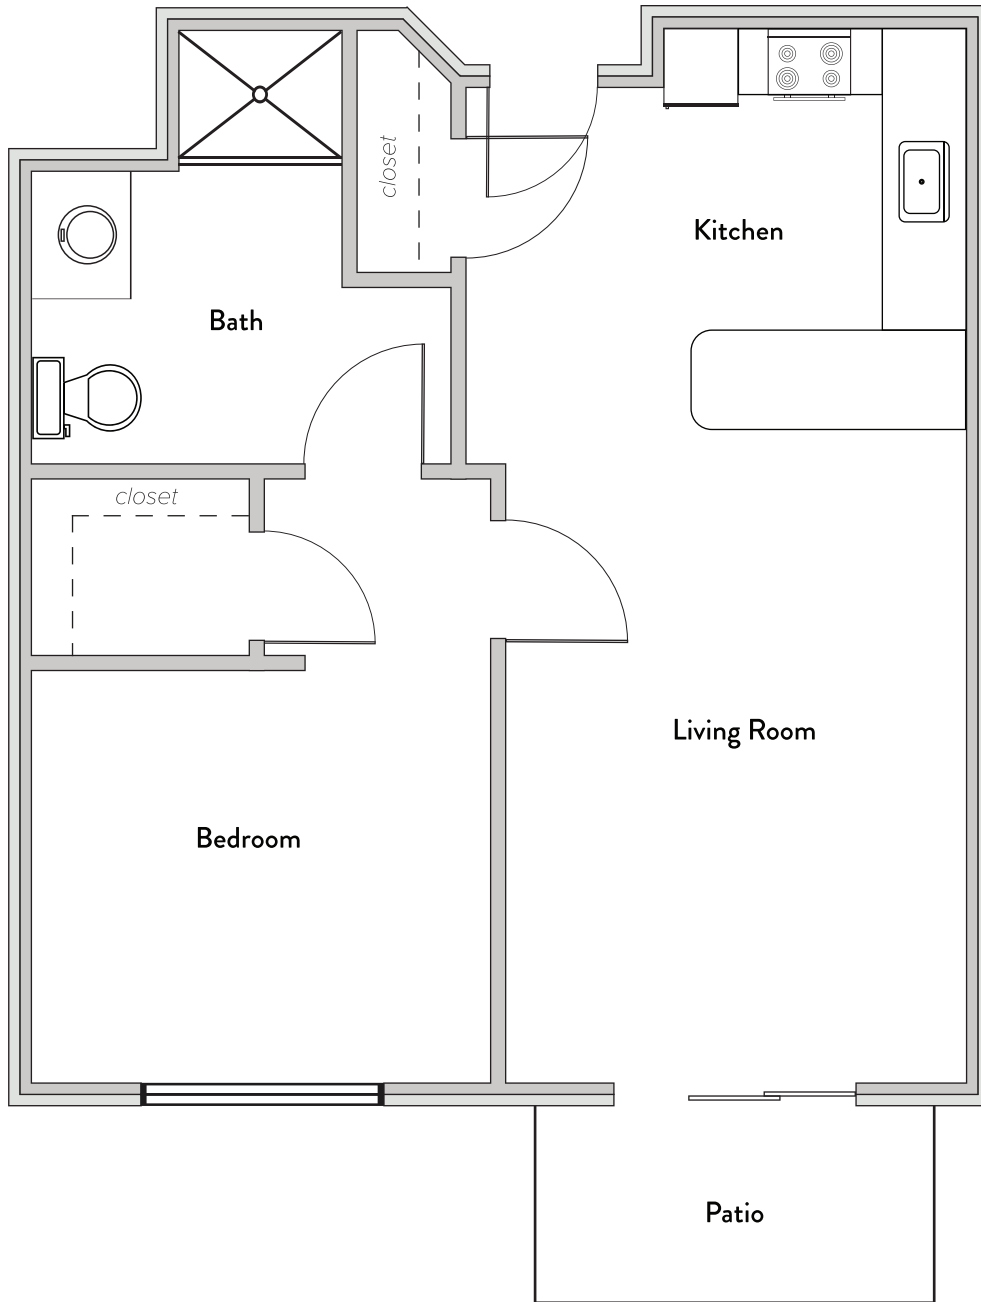

FLOOR PLAN | Independent Living

Unit D
1 Bedroom
598 sf

**Individual floor plans may vary*

550 NE Napoleon Drive, Blue Springs, MO 64014