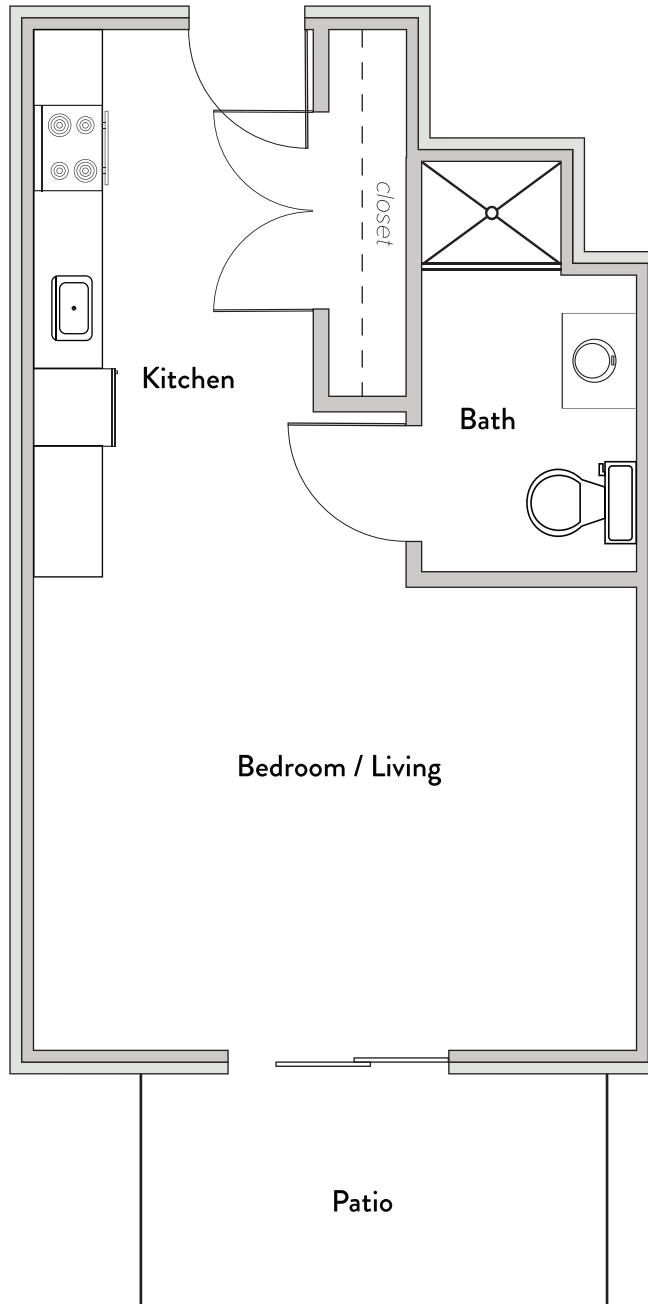

Unit E
Studio
416 sf

**Individual floor plans may vary*

550 NE Napoleon Drive, Blue Springs, MO 64014