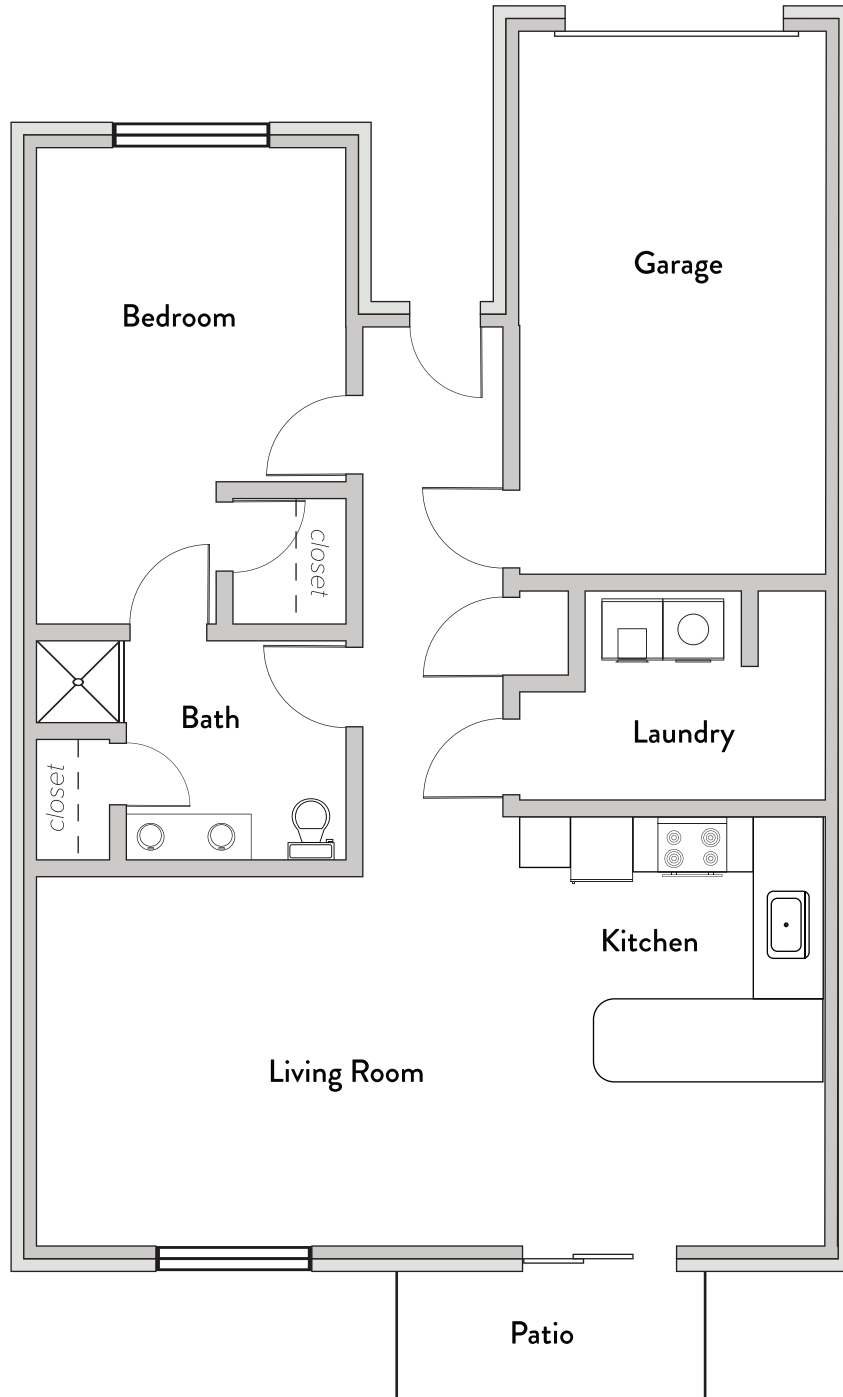

# FLOOR PLAN | Independent Villas

**Unit A**  
1 Bedroom  
1,120 sf

*\*Individual floor plans may vary*

550 NE Napoleon Drive, Blue Springs, MO 64014