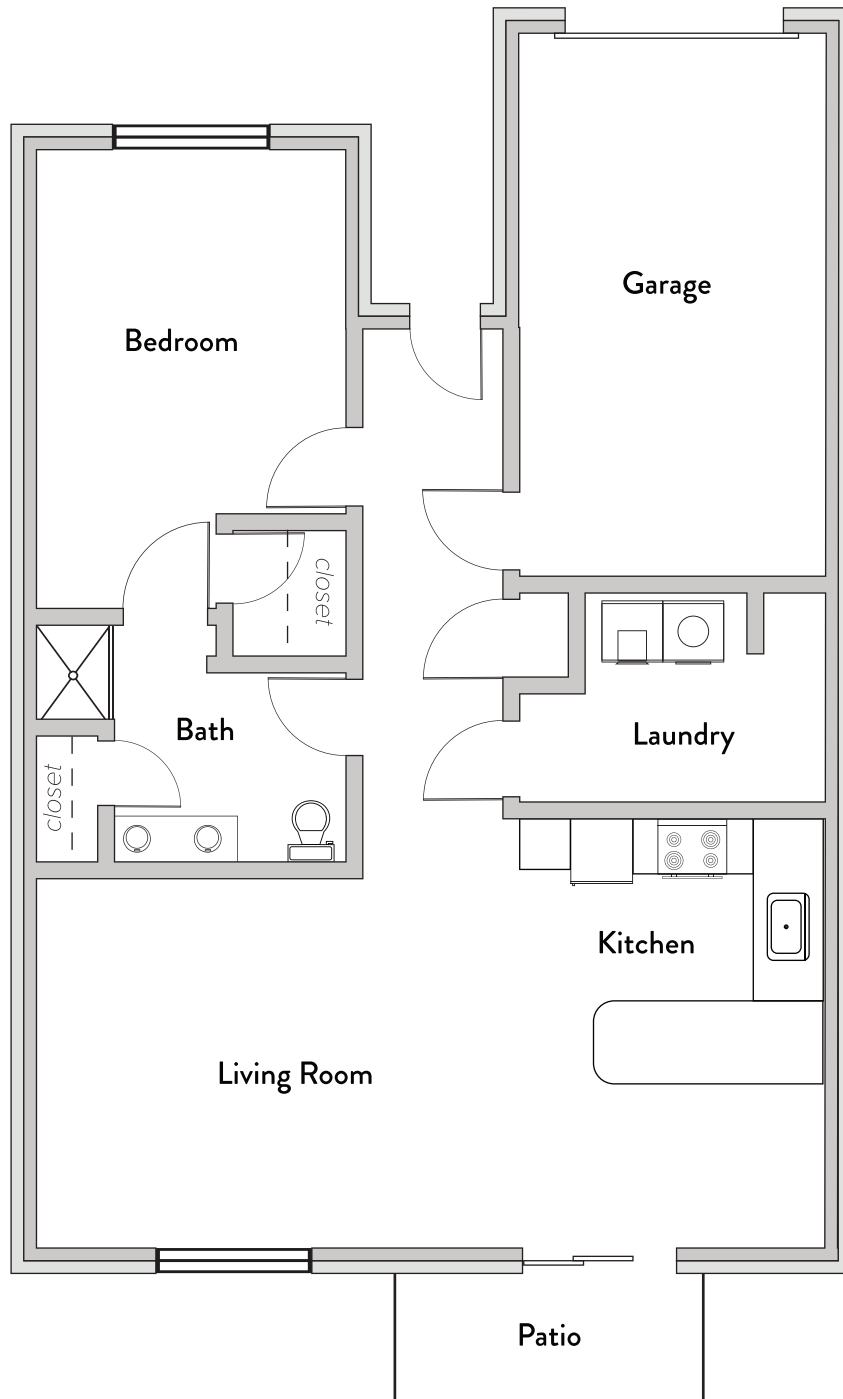

FLOOR PLAN | Independent Villas

Unit B
1 Bedroom
1,120 sf

**Individual floor plans may vary*

550 NE Napoleon Drive, Blue Springs, MO 64014