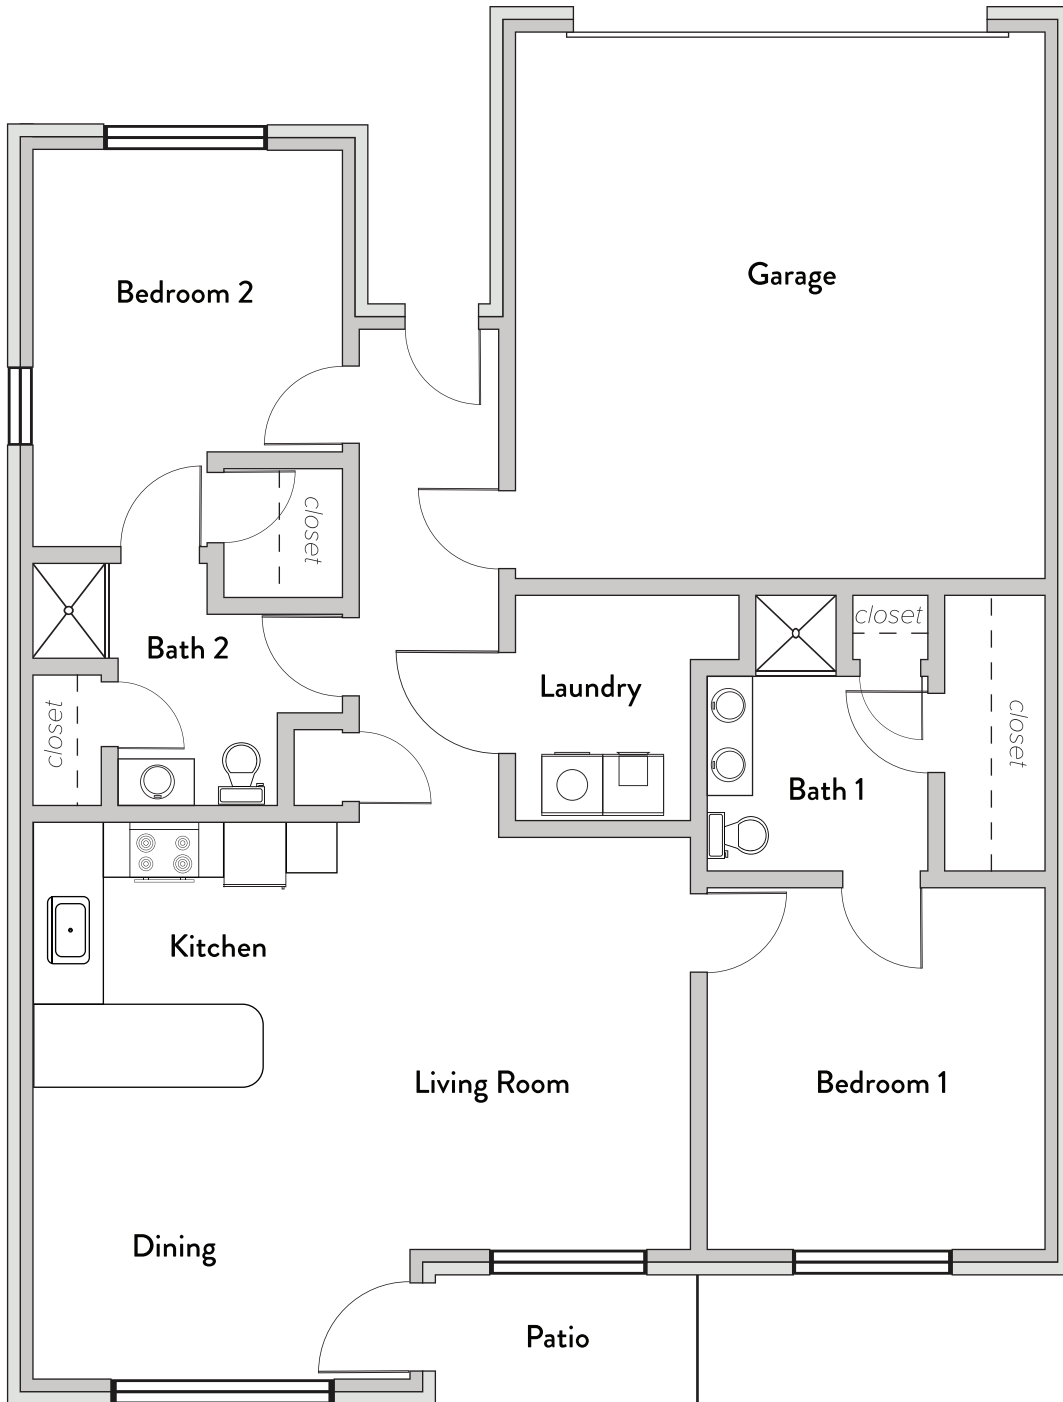

**Unit C**  
2 Bedroom  
1,326 sf

*\*Individual floor plans may vary*

550 NE Napoleon Drive, Blue Springs, MO 64014