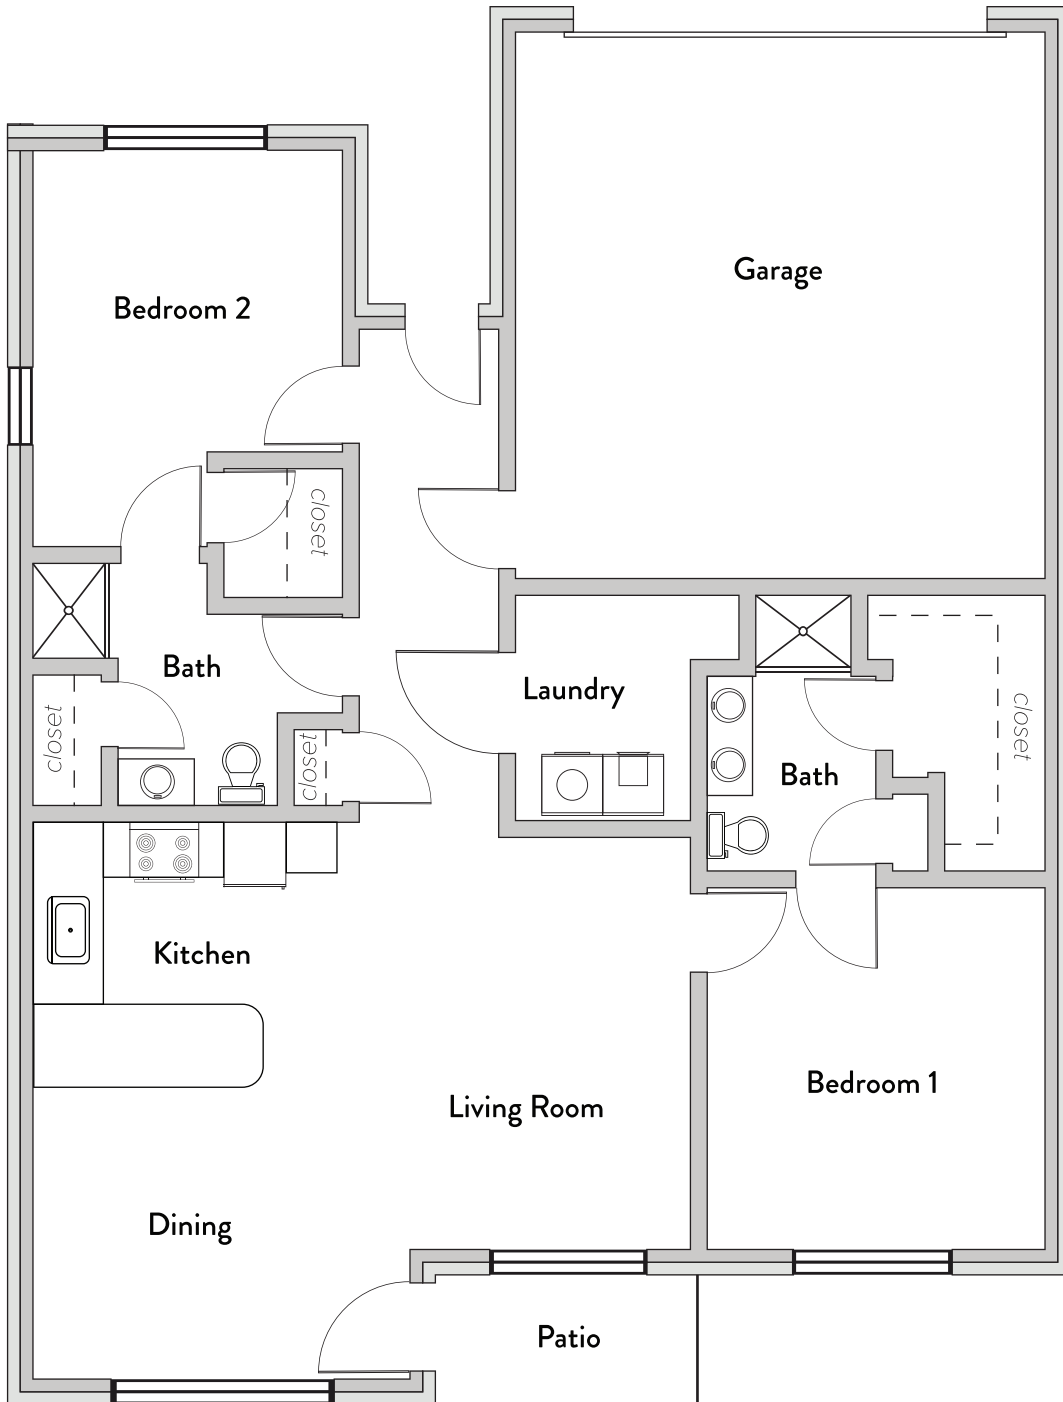

Unit D
2 Bedroom
1,326 sf

**Individual floor plans may vary*

550 NE Napoleon Drive, Blue Springs, MO 64014